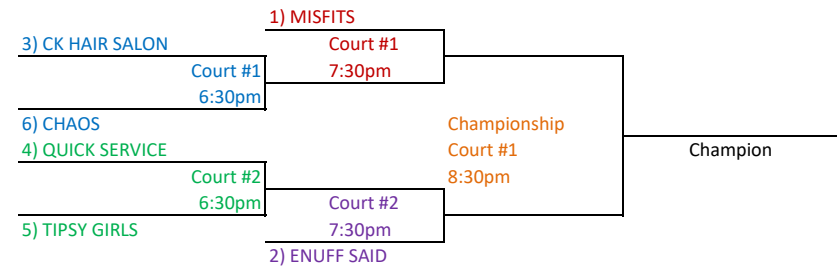

# 2017 Spring Session WOMEN'S VOLLEYBALL LEAGUE

## EXCELSIOR SPRINGS PARKS AND RECREATION

GAMES HELD AT THE MIDDLE SCHOOL  
701 Crown Hill Rd, EXCELSIOR SPRINGS, MO 64024

Game Schedule/Results							
Week	Date	Time	COURT 1	Teams	COURT 2	Teams	
1	March 15th	6:30/6:30PM	1	1 vs 2	2	5 vs 4	
1	March 15th	7:30/7:30PM	1	3 vs 4	2	1 vs 6	
1	March 15th	8:30/8:30PM	1	5 vs 6	2	2 vs 3	
2	March 29th	6:30/6:30PM	1	3 vs 1	2	2 vs 6	
2	March 29th	7:30/7:30PM	1	2 vs 5	2	4 vs 1	
2	March 29th	8:30/8:30PM	1	6 vs 4	2	3 vs 5	
3	April 5th	6:30/6:30PM	1	1 vs 5	2	3 vs 2	
3	April 5th	7:30/7:30PM	1	6 vs 3	2	4 vs 5	
3	April 5th	8:30/8:30PM	1	4 vs 2	2	1 vs 6	
4	12-Apr	6:30/6:30PM	1	5 vs 6	2	1 vs 4	
4	12-Apr	7:30/7:30PM	1	1 vs 2	2	5 vs 3	
4	12-Apr	8:30/8:30PM	1	3 vs 4	2	6 vs 2	
5	19-Apr	6:30/6:30PM	1	6 vs 3	2	2 vs 5	
5	19-Apr	7:30/7:30PM	1	2 vs 4	2	3 vs 1	
5	19-Apr	8:30/8:30PM	1	5 vs 1	2	4 vs 6	
6	26-Apr	6:30/6:30PM	1	4 vs 3	2	6 vs 1	
6	26-Apr	7:30/7:30PM	1	6 vs 5	2	3 vs 2	
6	26-Apr	8:30/8:30PM	1	2 vs 1	2	4 vs 5	

Teams		
Team Name	Team Manager	Team #
CK HAIR SALON	CINDY HEWITT	1
TIPSY GIRLS	AMY JEFFERS	2
QUICK SERVICE	COURTNEY DUNCKLE	3
MISFITS	HOLLY VASSMER	4
CHAOS	HEAVEN SAPP	5
ENUFF SAID	BRANDEE SORIA	6

Team Standings					
Team # in Order of Place	GP	W	L	T	
4	12	11	1	0	1st
6	12	8	4	0	2nd
1	12	7	5	0	3rd
3	12	4	8	0	4th
2	12	4	8	0	5th
5	12	3	9	0	6th